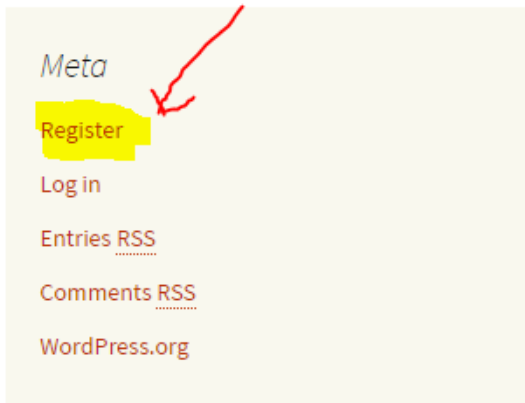

# Register Manual to WordPress by OZ7AEI

Click "Register" - At the bottom right on the page

A screenshot of the "Register For This Site" form. The "Username" field contains "OZ7AEI - Jakob" and the "Email" field contains "jape1973@live.dk". Both fields are highlighted in yellow. A red arrow points to the "Register" button, which is also circled in red. Below the form, it says "Registration confirmation will be emailed to you."